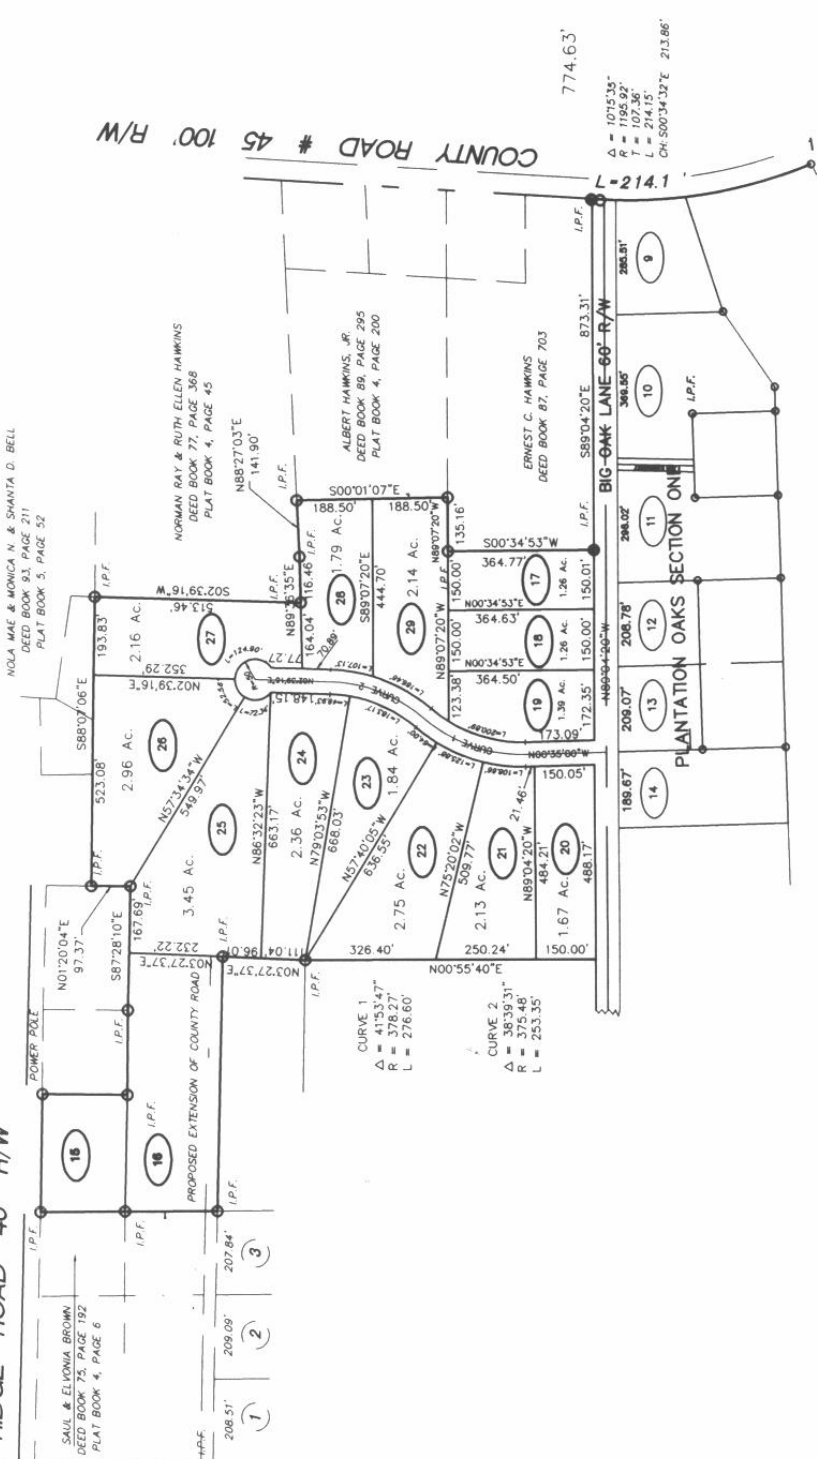

RIDGE ROAD 40' R/W

PLAT
OF
PLANTATION OAKS, SECTION TWO
PART OF LAND LOTS 2 & 39 7th LAND DISTRICT
BAKER COUNTY, GEORGIA
SCALE: 1" = 200' OCTOBER 20, 1988
DELTA PARTNERS INC.

DELTA PARTNERS INC.
P.O. BOX 100
ALBANY, GEORGIA 31701
PHONE (912) 431-2235